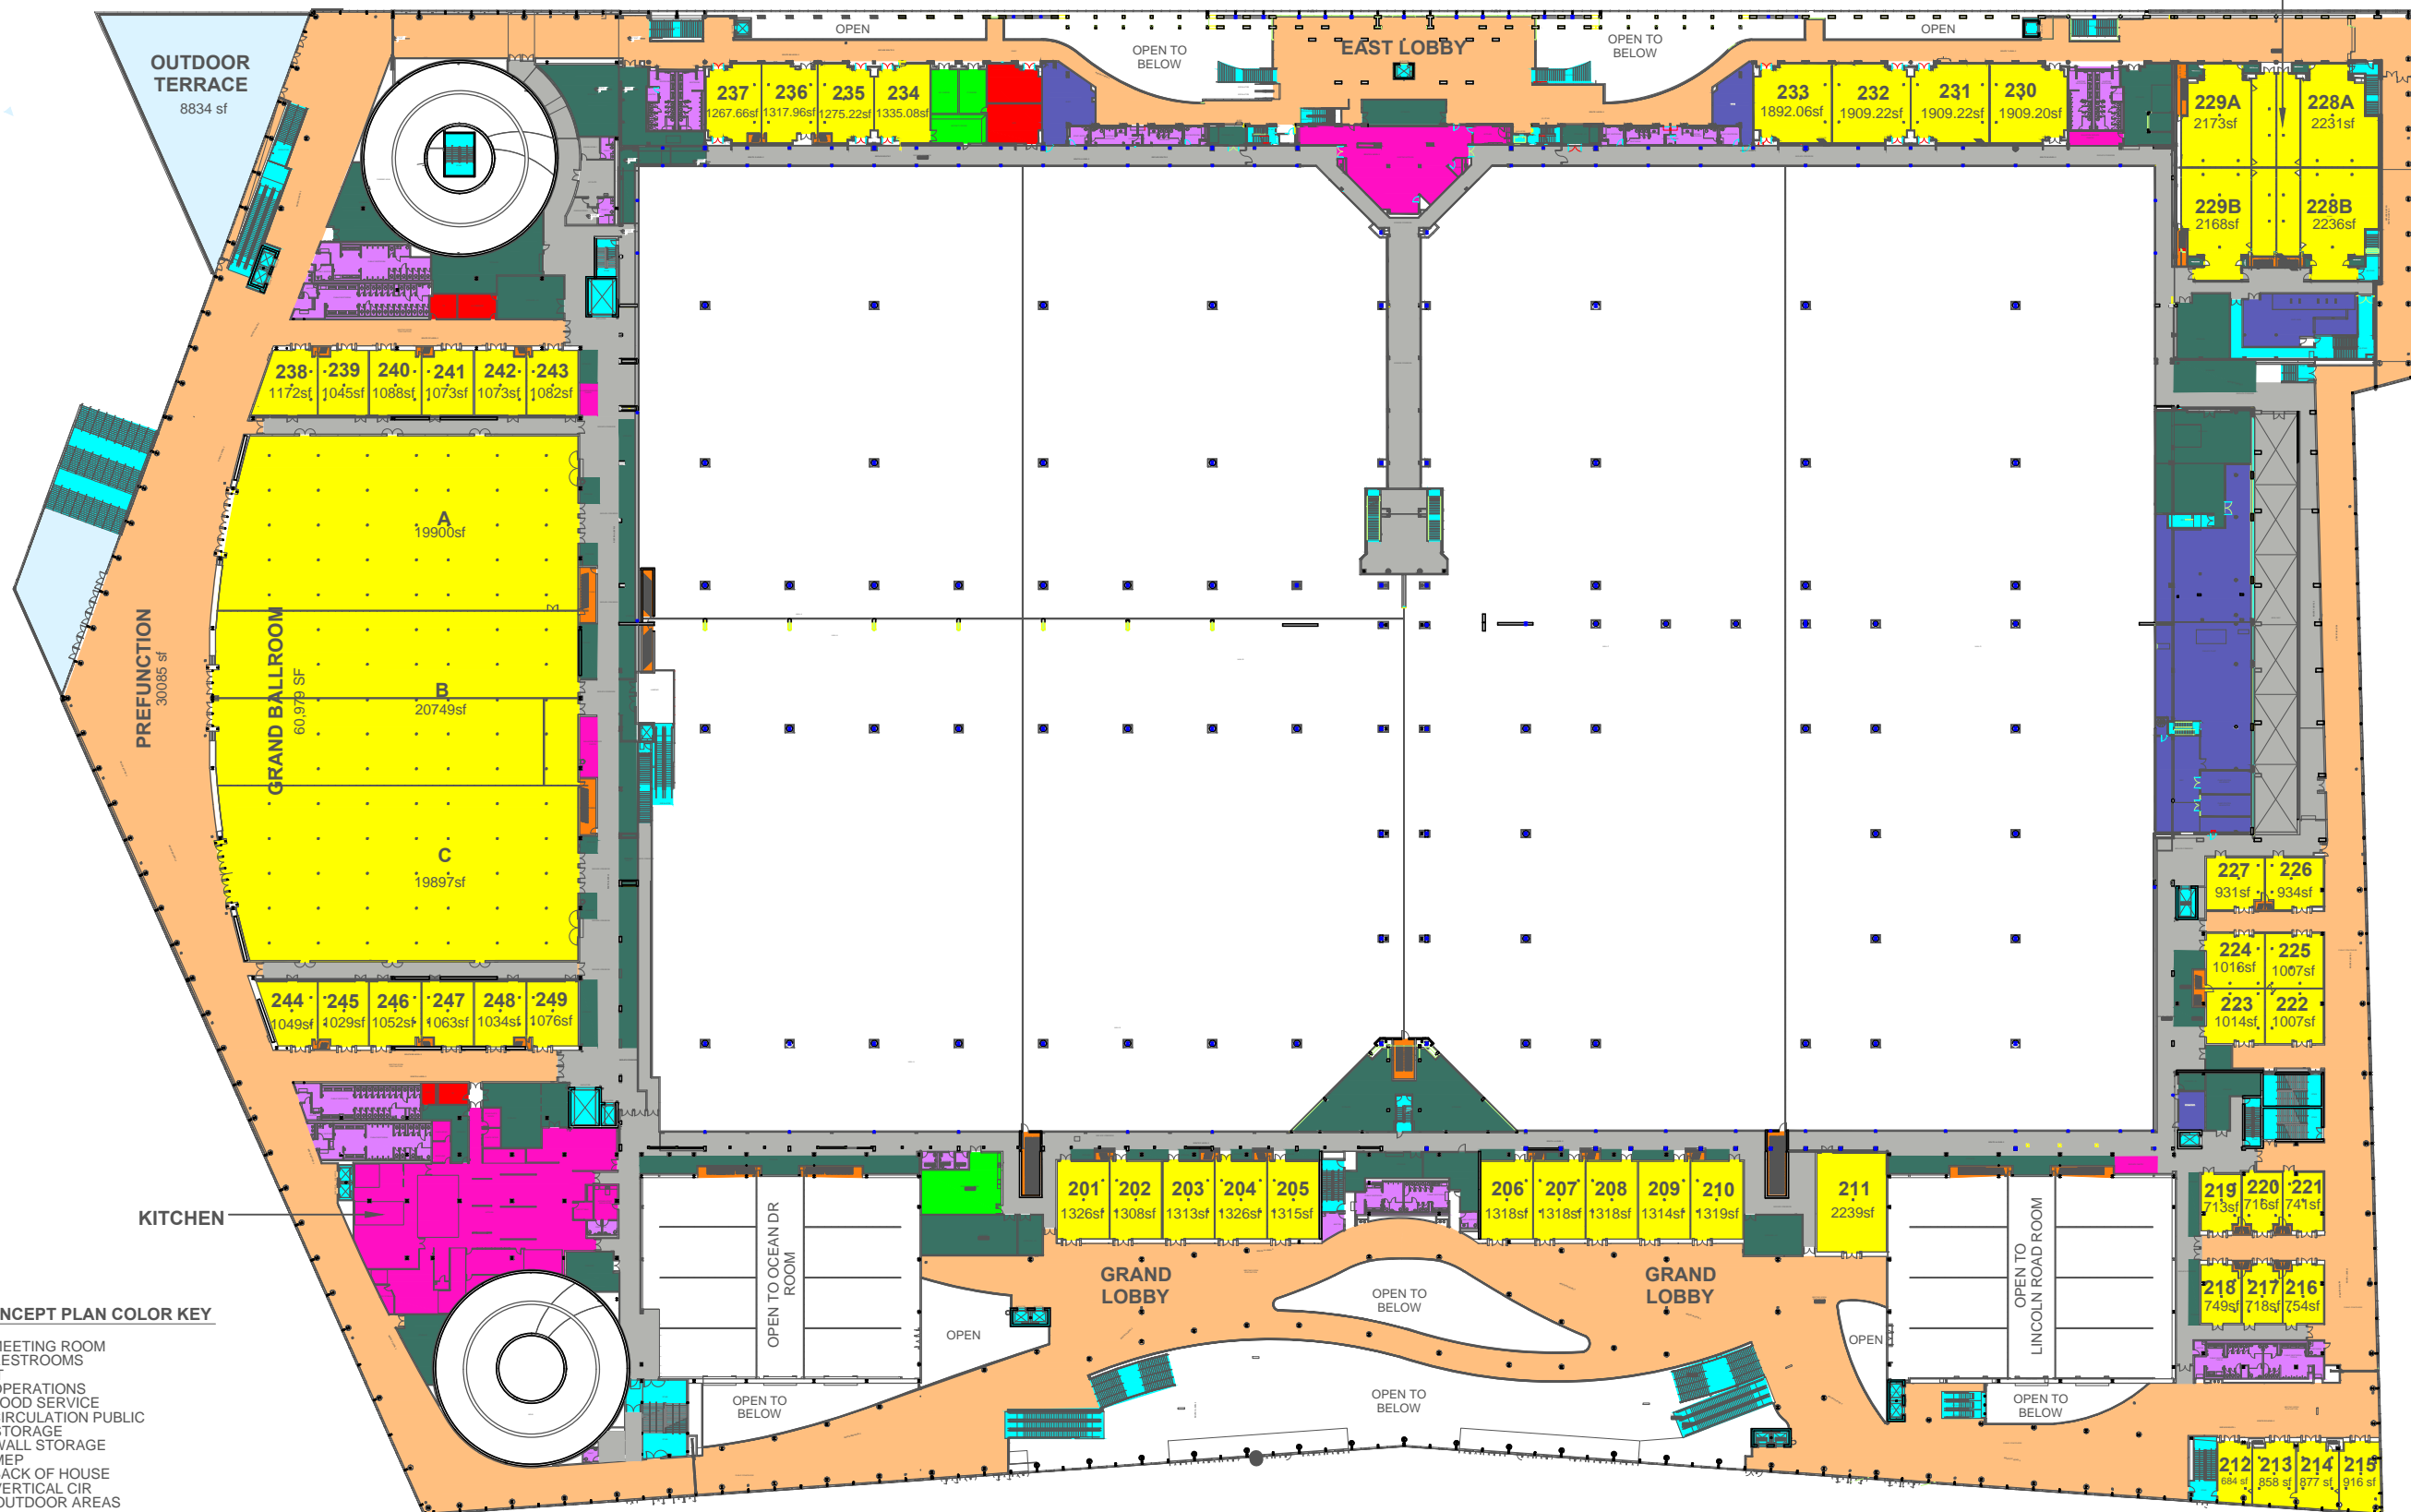

ART DECO ROOM
12,194 SF

CONCEPT PLAN COLOR KEY

- MEETING ROOM
- RESTROOMS
- IT
- OPERATIONS
- FOOD SERVICE
- CIRCULATION PUBLIC
- STORAGE
- WALL STORAGE
- MEP
- BACK OF HOUSE
- VERTICAL CIR
- OUTDOOR AREAS