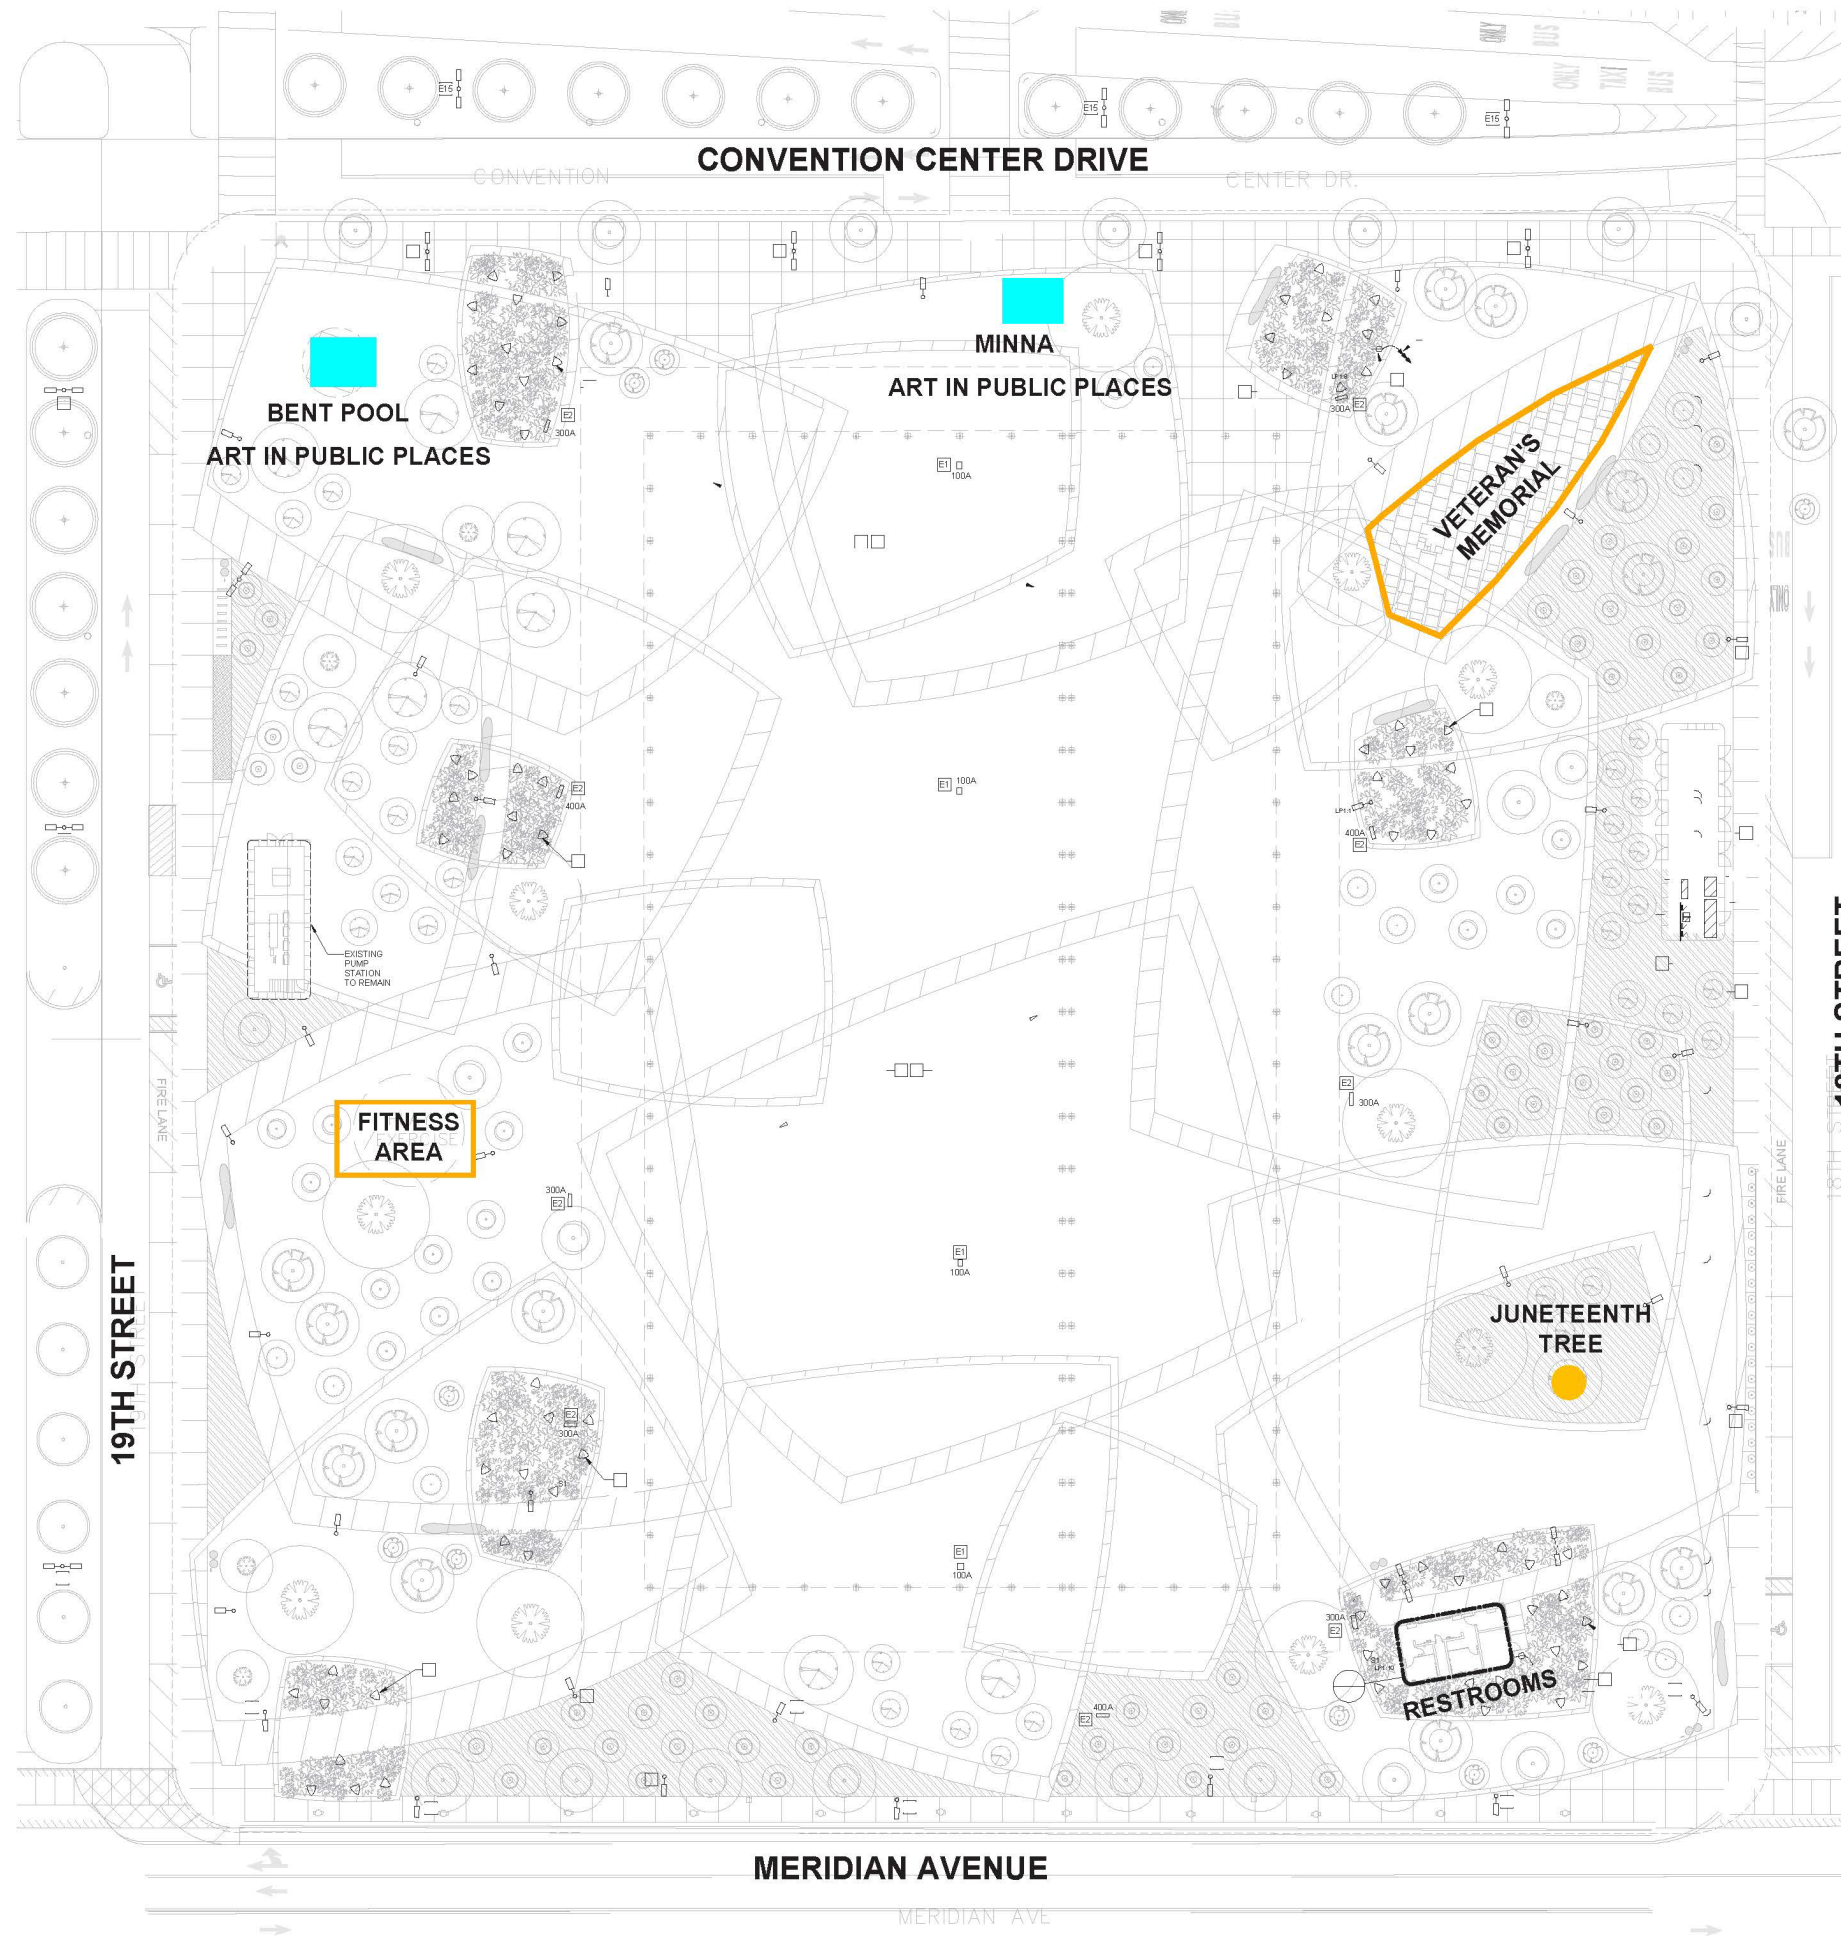

# PRIDE PARK

BENT POOL  
ART IN PUBLIC PLACES

MINNA  
ART IN PUBLIC PLACES

VETERAN'S  
MEMORIAL

FITNESS  
AREA

JUNETEENTH  
TREE

RESTROOMS

19TH STREET

MERIDIAN AVENUE

18TH STREET

LOADING AREA